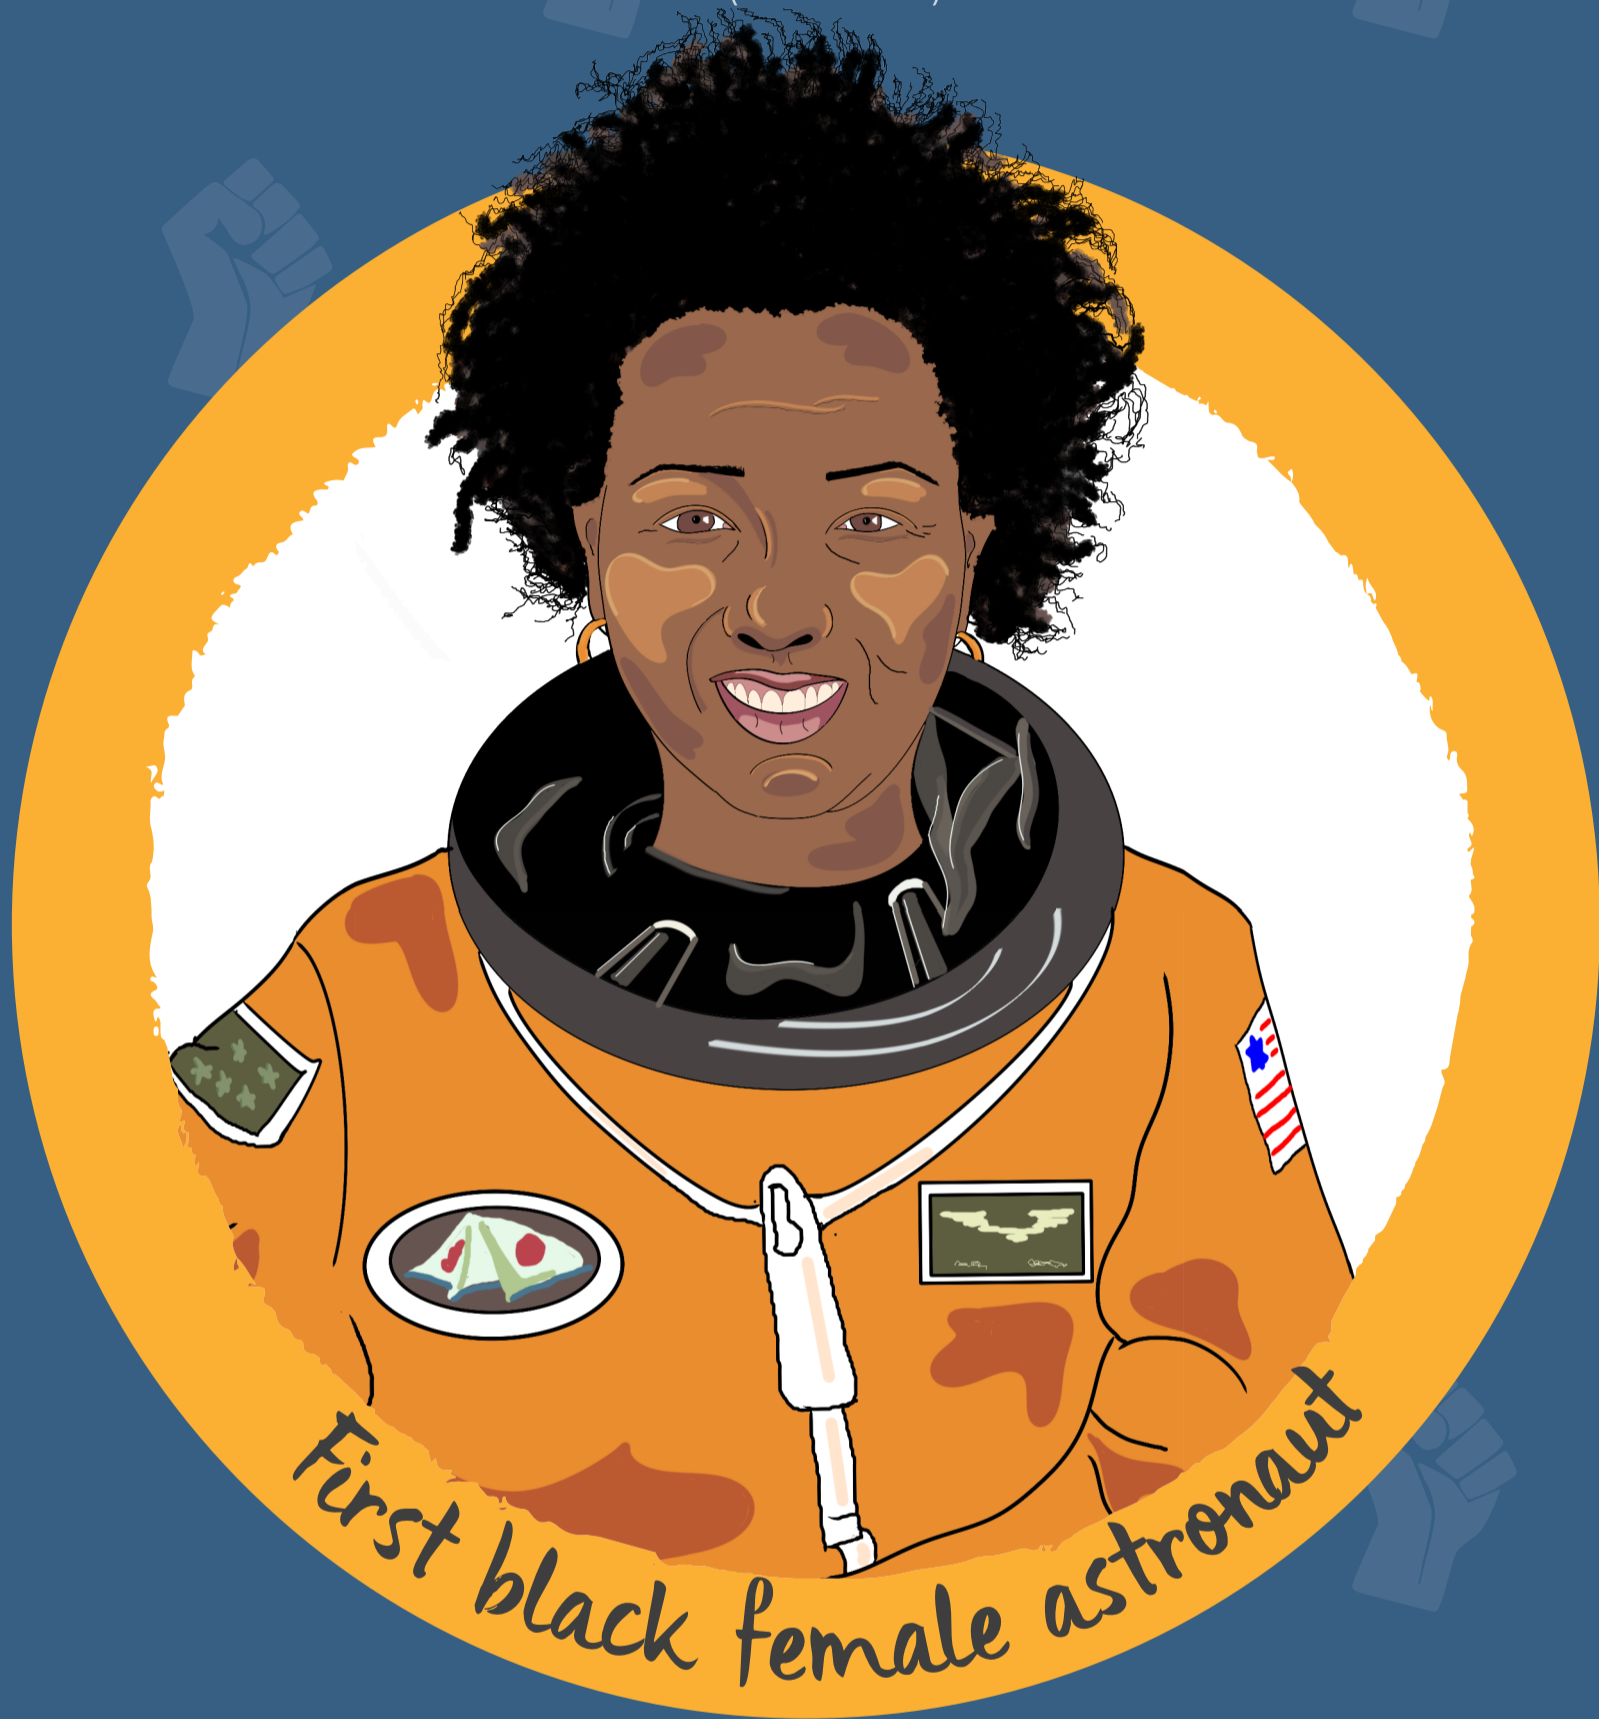

DR MAE C JEMISON

(b.1956-)

In 1992 Dr Mae Jemison became the **FIRST BLACK WOMAN TO TRAVEL TO SPACE** on the space shuttle Endeavour. She has received many major awards throughout her life and is a **PROFESSOR AT CORNELL UNIVERSITY.**

Part of the

BLACK HISTORY
365 SERIES

Mae is also featured on the UCU International Women's Day wallchart

UCU
University and College Union